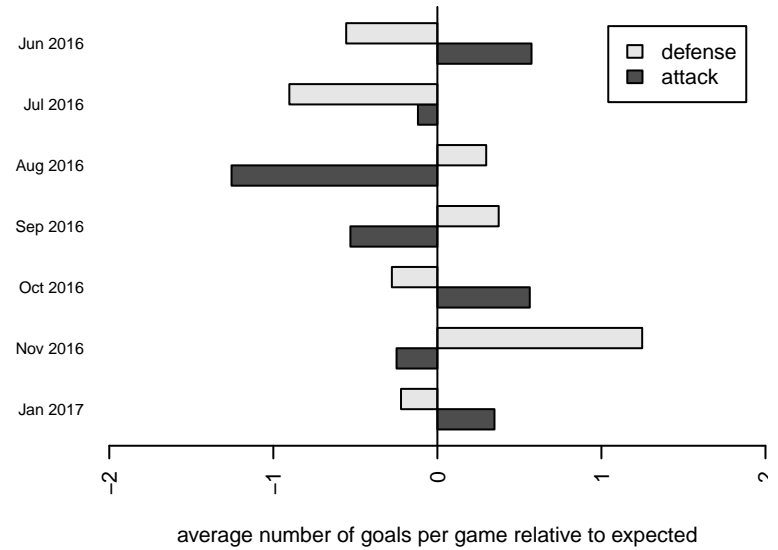

Performance relative to 13 month average