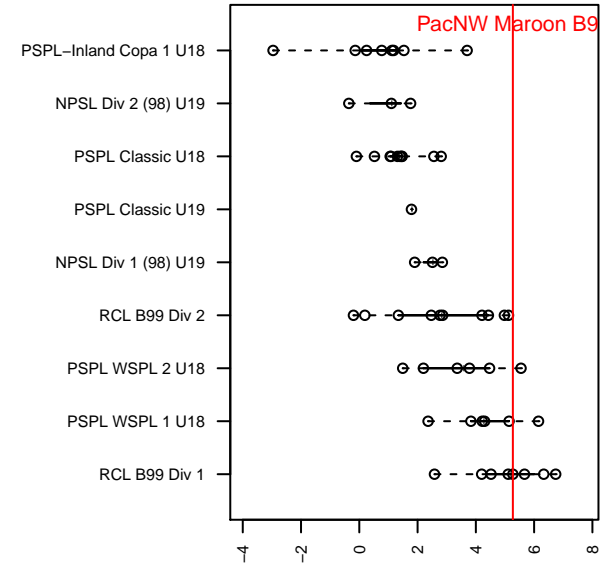

PacNW Maroon B99

Pacific Northwest SC
 Tukwila, WA
 B99 total strength=1817
 attack=48.88 defense=23.64
 fall league = RCL B99 Div 1

alt names used:
 PacNW B99 Maroon
 PACIFIC NORTHWEST SC PACNW 99 MARO
 PacNW B99 Maroon A
 PACIFIC NORTHWEST SC PACNW 99 MARO
 PacNW B99 Maroon A

Venues played:
 2016 Showcase of Champions U18 Platinum U
 2016 Nike Crossfire Challenge Super Group U
 2016 WA Rush Cup B98/99 Gold U19
 2016 FWRL B99
 2016 RCL B99 Div 1
 2016 WYS Championship B99

PacNW Maroon B99
 Dots are actual minus expected GF (blue circles) and GA (red triangles).
 Blue line is smoothed change in attack strength. Red is smoothed change in defense strength.

**attack and defense variance (black dot)
relative to other teams
and top 10 in region**

**attack and defense rating
relative to others at age
and all opponents in last 13 months**

Performance relative to 13 month average