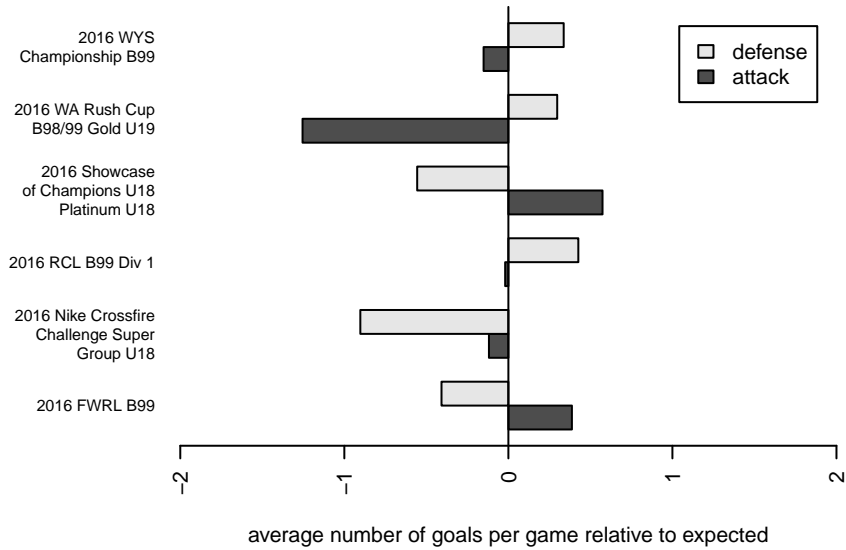

PacNW Maroon B99

Pacific Northwest SC
 Tukwila, WA
 B99 total strength=1817
 attack=48.88 defense=23.64
 fall league = RCL B99 Div 1

alt names used:
 PacNW B99 Maroon
 PACIFIC NORTHWEST SC PACNW 99 MARO
 PacNW B99 Maroon A
 PACIFIC NORTHWEST SC PACNW 99 MARO
 PacNW B99 Maroon A

Venues played:
 2016 Showcase of Champions U18 Platinum U
 2016 Nike Crossfire Challenge Super Group U
 2016 WA Rush Cup B98/99 Gold U19
 2016 FWRL B99
 2016 RCL B99 Div 1
 2016 WYS Championship B99

PacNW Maroon B99
 Dots are actual minus expected GF (blue circles) and GA (red triangles).
 Blue line is smoothed change in attack strength. Red is smoothed change in defense strength.

**attack and defense variance (black dot)
relative to other teams
and top 10 in region**

**attack and defense rating
relative to others at age
and all opponents in last 13 months**

Performance relative to 13 month average