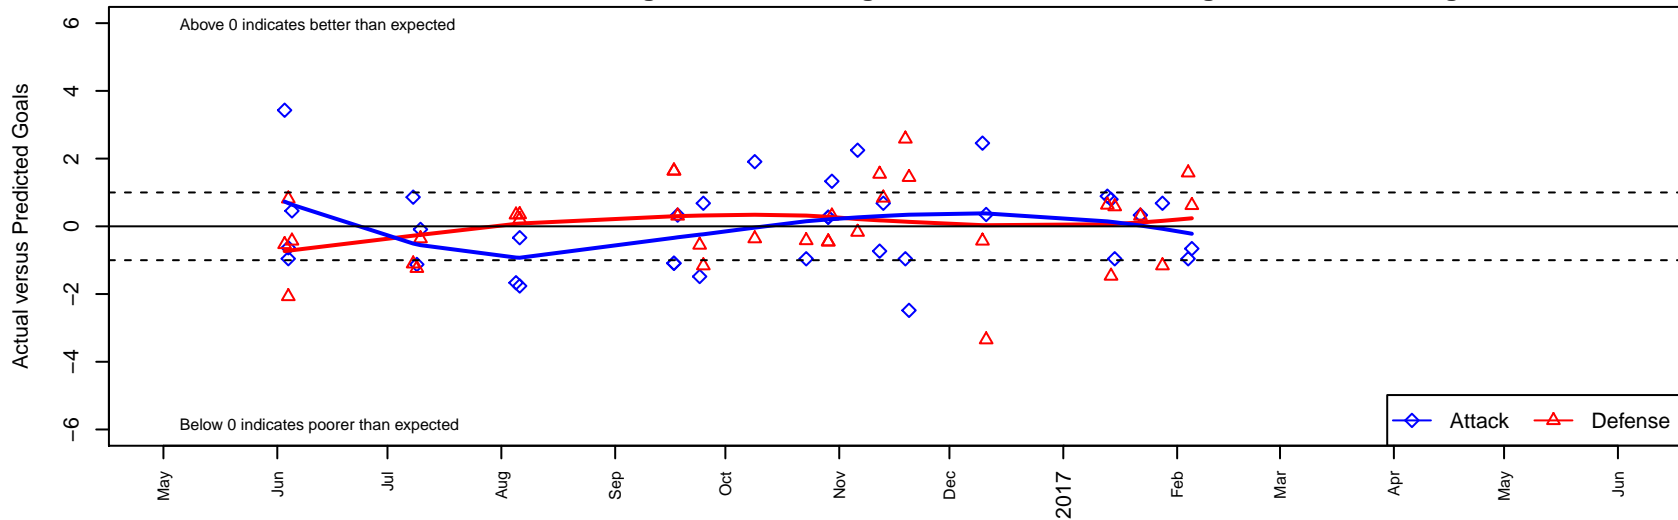

PacNW Maroon B99

Pacific Northwest SC
 Tukwila, WA
 B99 total strength=1817
 attack=48.88 defense=23.64
 fall league = RCL B99 Div 1

alt names used:
 PacNW B99 Maroon
 PACIFIC NORTHWEST SC PACNW 99 MARO
 PacNW B99 Maroon A
 PACIFIC NORTHWEST SC PACNW 99 MARO
 PacNW B99 Maroon A

Venues played:
 2016 Showcase of Champions U18 Platinum U
 2016 Nike Crossfire Challenge Super Group U
 2016 WA Rush Cup B98/99 Gold U19
 2016 FWRL B99
 2016 RCL B99 Div 1
 2016 WYS Championship B99

PacNW Maroon B99
 Dots are actual minus expected GF (blue circles) and GA (red triangles).
 Blue line is smoothed change in attack strength. Red is smoothed change in defense strength.

**attack and defense variance (black dot)
relative to other teams
and top 10 in region**

**attack and defense rating
relative to others at age
and all opponents in last 13 months**

Performance relative to 13 month average