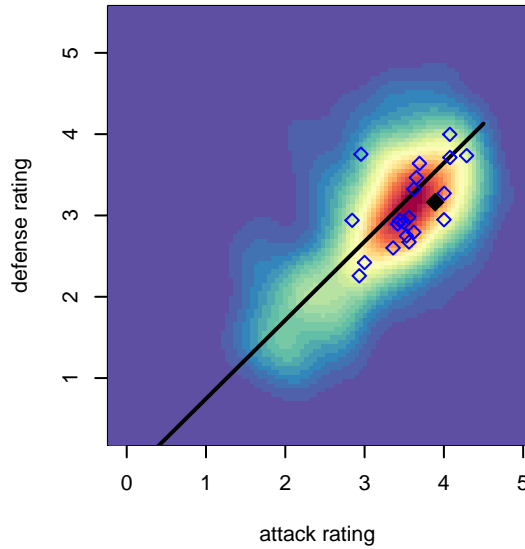

PacNW Maroon B99

Pacific Northwest SC
 Tukwila, WA
 B99 total strength=1817
 attack=48.88 defense=23.64
 fall league = RCL B99 Div 1

alt names used:
 PacNW B99 Maroon
 PACIFIC NORTHWEST SC PACNW 99 MARO
 PacNW B99 Maroon A
 PACIFIC NORTHWEST SC PACNW 99 MARO
 PacNW B99 Maroon A

Venues played:
 2016 Showcase of Champions U18 Platinum U
 2016 Nike Crossfire Challenge Super Group U
 2016 WA Rush Cup B98/99 Gold U19
 2016 FWRL B99
 2016 RCL B99 Div 1
 2016 WYS Championship B99

PacNW Maroon B99
 Dots are actual minus expected GF (blue circles) and GA (red triangles).
 Blue line is smoothed change in attack strength. Red is smoothed change in defense strength.

**attack and defense variance (black dot)
relative to other teams
and top 10 in region**

**attack and defense rating
relative to others at age
and all opponents in last 13 months**

Performance relative to 13 month average