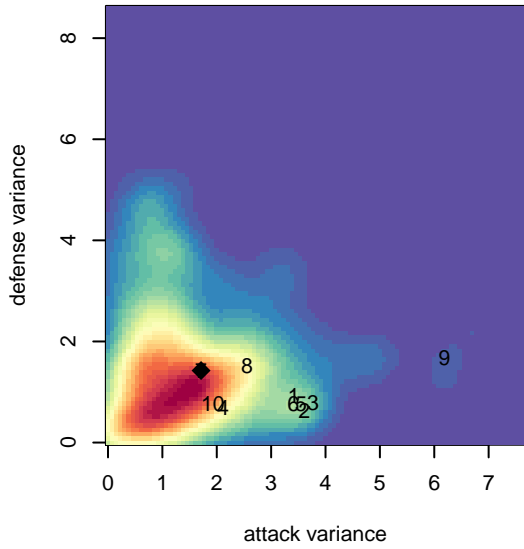

PacNW Maroon B99

Pacific Northwest SC
 Tukwila, WA
 B99 total strength=1817
 attack=48.88 defense=23.64
 fall league = RCL B99 Div 1

alt names used:
 PacNW B99 Maroon
 PACIFIC NORTHWEST SC PACNW 99 MARO
 PacNW B99 Maroon A
 PACIFIC NORTHWEST SC PACNW 99 MARO
 PacNW B99 Maroon A

Venues played:
 2016 Showcase of Champions U18 Platinum U
 2016 Nike Crossfire Challenge Super Group U
 2016 WA Rush Cup B98/99 Gold U19
 2016 FWRL B99
 2016 RCL B99 Div 1
 2016 WYS Championship B99

PacNW Maroon B99
 Dots are actual minus expected GF (blue circles) and GA (red triangles).
 Blue line is smoothed change in attack strength. Red is smoothed change in defense strength.

**attack and defense variance (black dot)
relative to other teams
and top 10 in region**

**attack and defense rating
relative to others at age
and all opponents in last 13 months**

Performance relative to 13 month average